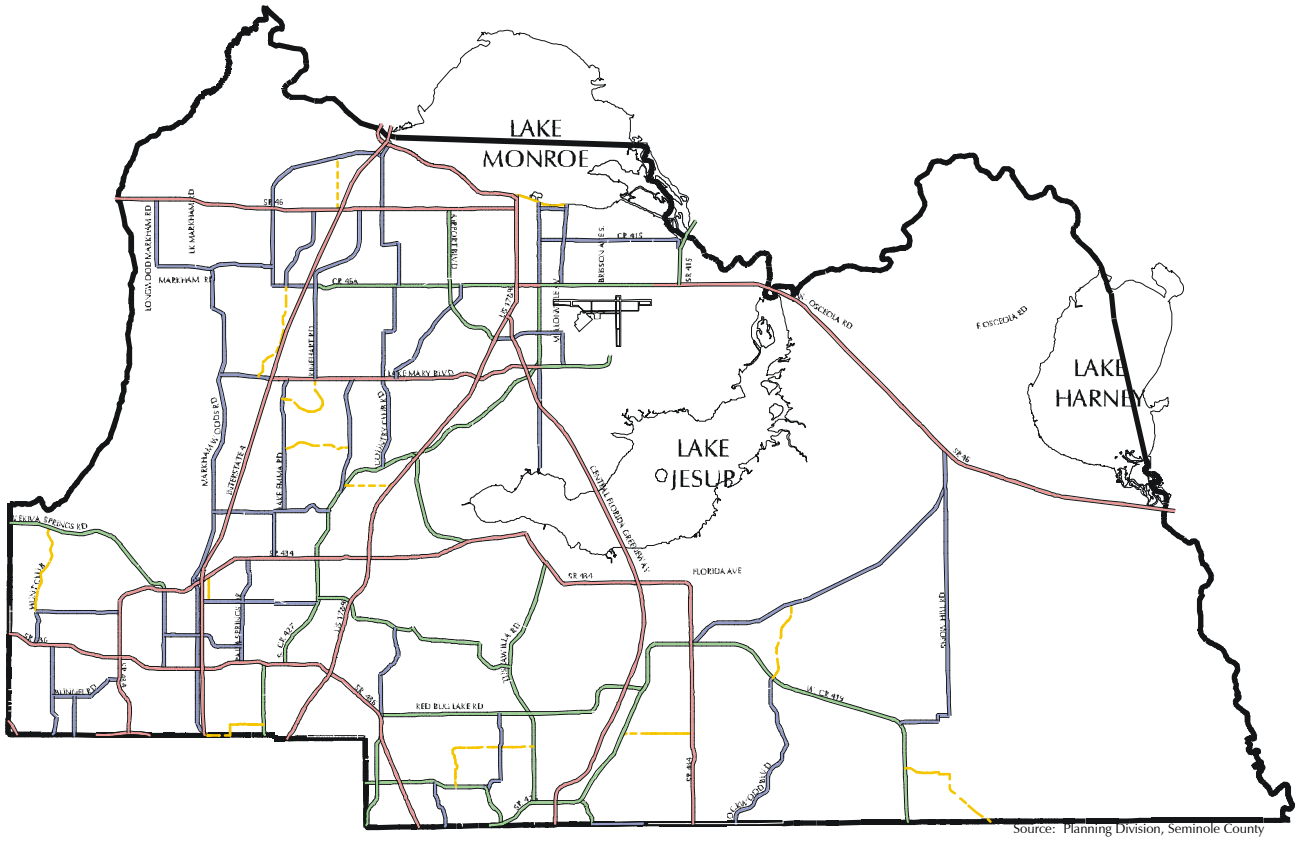

Vision 2020 Comprehensive Plan Seminole County, Florida

Existing FDOT Functional Classifications

Source: Planning Division, Seminole County

LEGEND

Functional Classification

-  Principal Arterial
-  Minor Arterial
-  Collector
-  Local/Unclassified