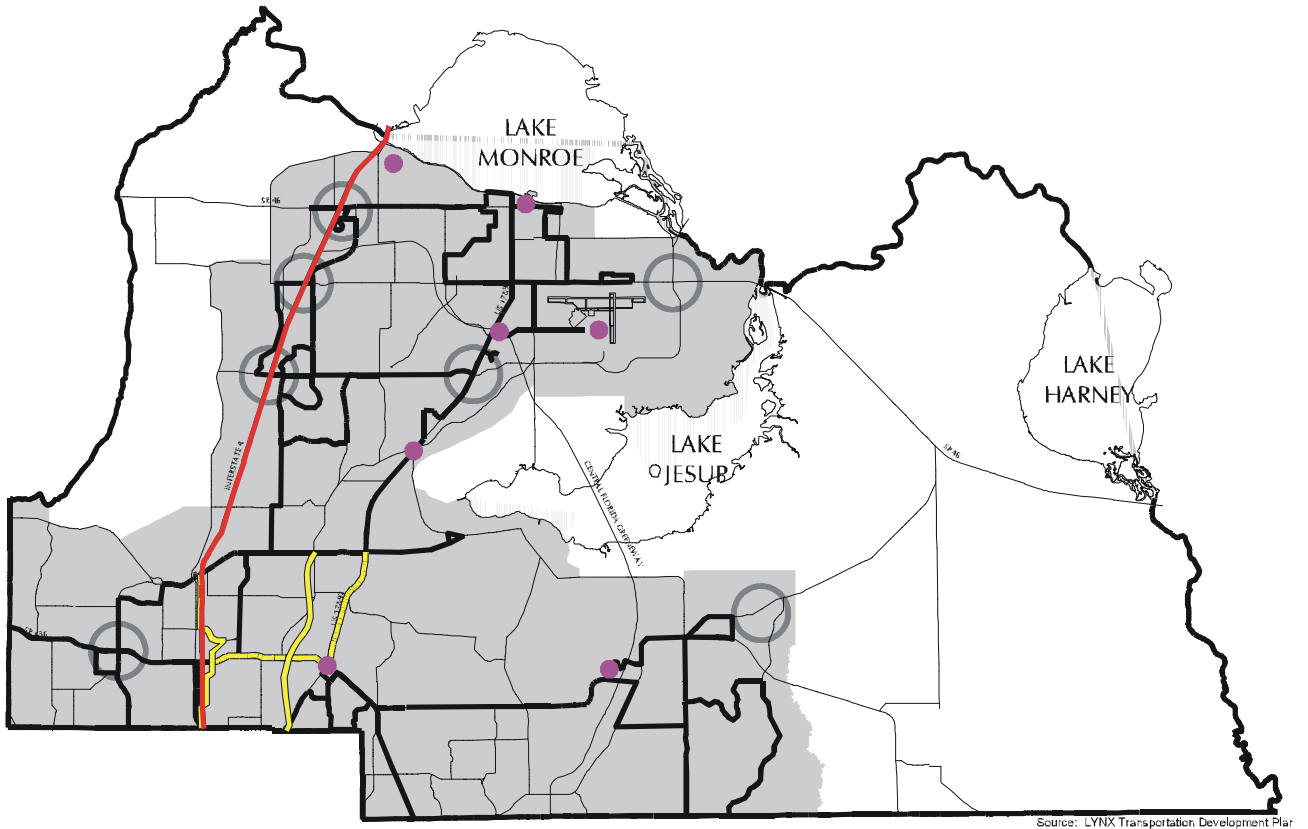

LEGEND

	LYNX Routes		Transit Service Area
	Express Bus		Special Use/HOV Lanes
	Light Rail Alignment Routes Under Study		Park and Ride Lot in Area
	Transit Centers