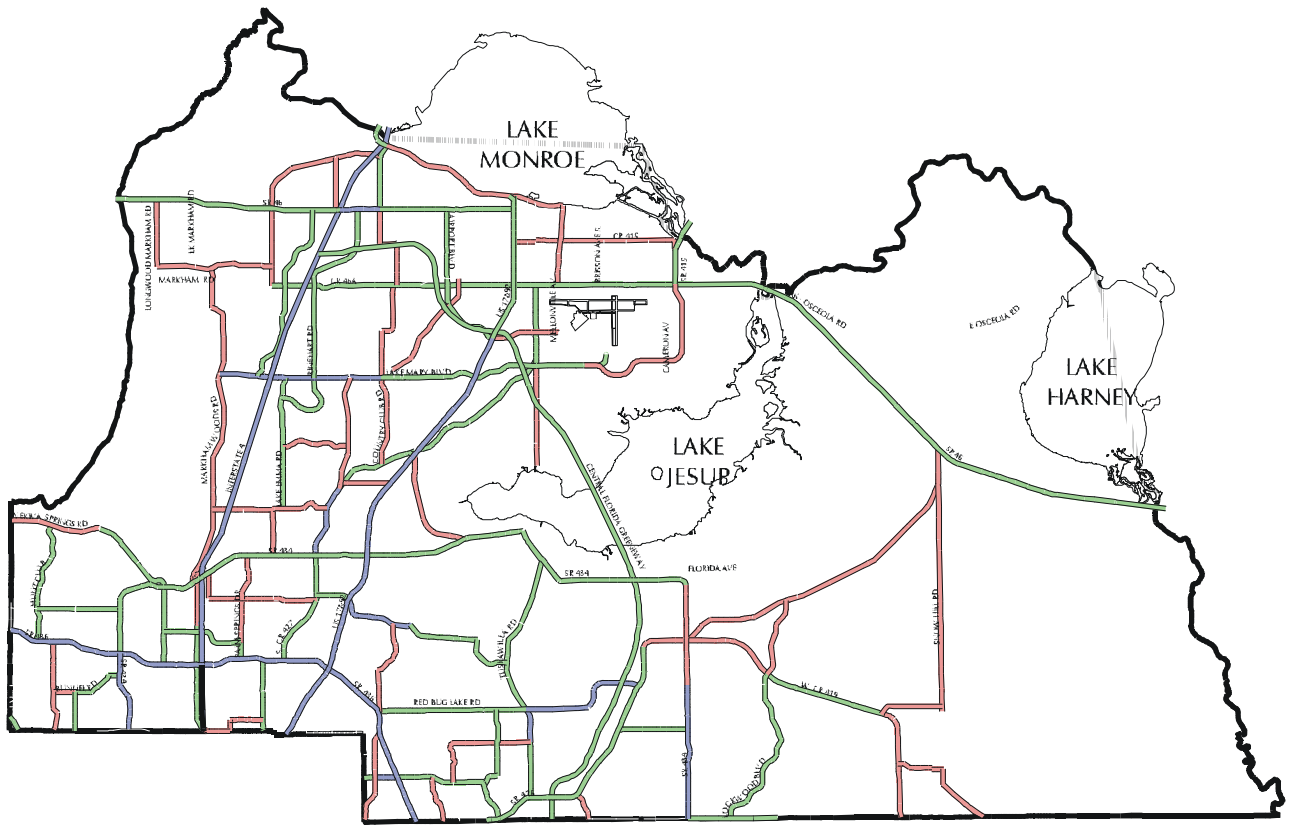

Vision 2020 Comprehensive Plan Seminole County, Florida

Roadway Number of Lanes 2020

LEGEND

Roadway Number of Lanes

-  2
-  4
-  6