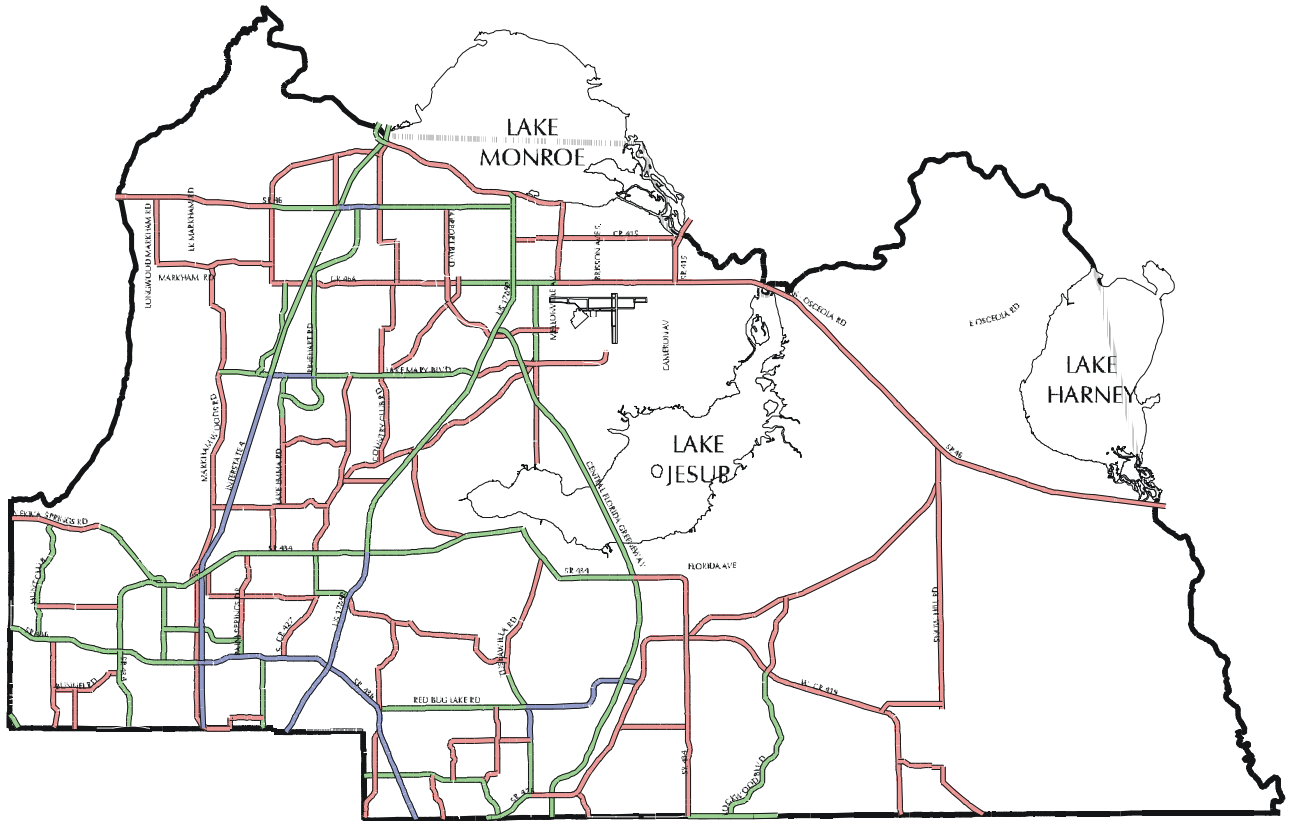

Vision 2020 Comprehensive Plan Seminole County, Florida

Roadway Number of Lanes 2000

LEGEND

Roadway Number of Lanes

-  2
-  4
-  6