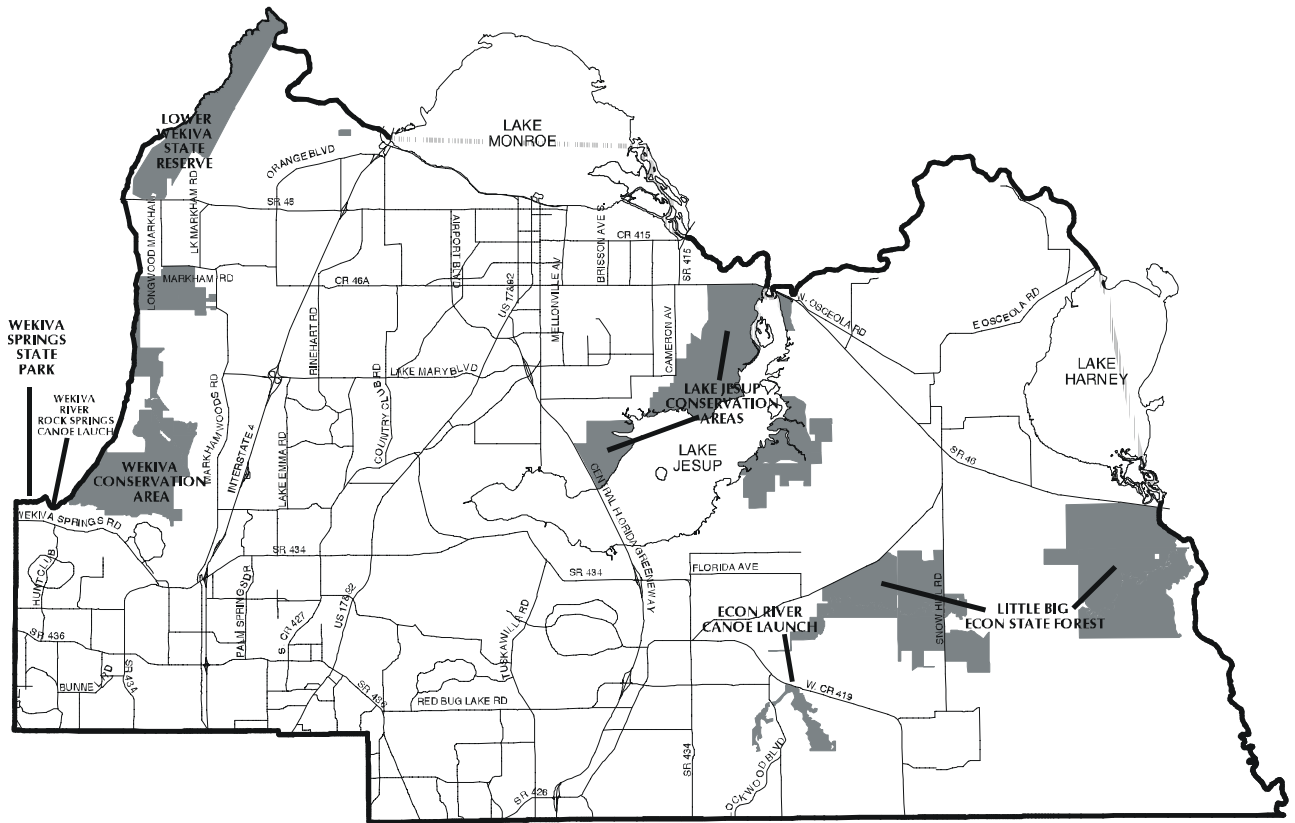

Vision 2020 Comprehensive Plan Seminole County, Florida

STATE RECREATION AND PARK FACILITIES

LEGEND

 State Public Lands