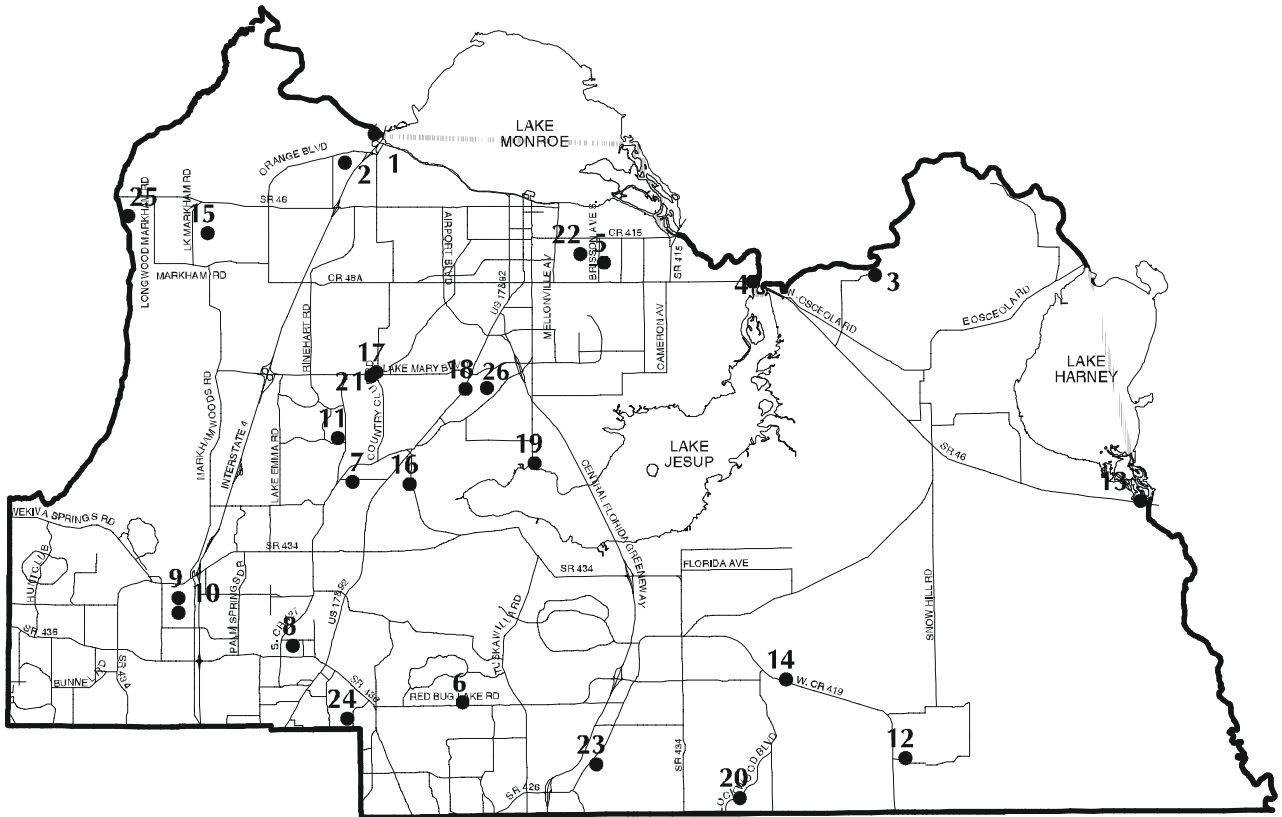

Vision 2020 Comprehensive Plan Seminole County, Florida

County Parks and Facilities

LEGEND

- | | | |
|-------------------------------------|------------------------------------------------|------------------------------------------|
| 1. Lake Monroe Wayside Park | 11. Greenwood Lakes Park | 21. Lake Mary Elementary Park/Playground |
| 2. Bookertown Park | 12. Lake Mills Park | 22. Roseland Park Recreation Area |
| 3. Mullet Lake Park | 13. C.S. Lee Park | 23. Jamestown Park |
| 4. Cameron Wight Park | 14. Little Big Econ Canoe Launch | 24. Kewanee Park |
| 5. Midway Park | 15. Sylvan Lake Park | 25. Wekiva Canoe Launch |
| 6. Red Bug Lake Park | 16. Soldier's Creek Park | 26. Lake Dot |
| 7. Big Tree Park | 17. Crystal Lake Shores | |
| 8. Winwood Park | 18. Sunland Park | |
| 9. Seminole County Softball Complex | 19. Lake Jesup Park | |
| 10. Sanlando Park | 20. Mini park at Lockwood/
Carillon Park dr | |