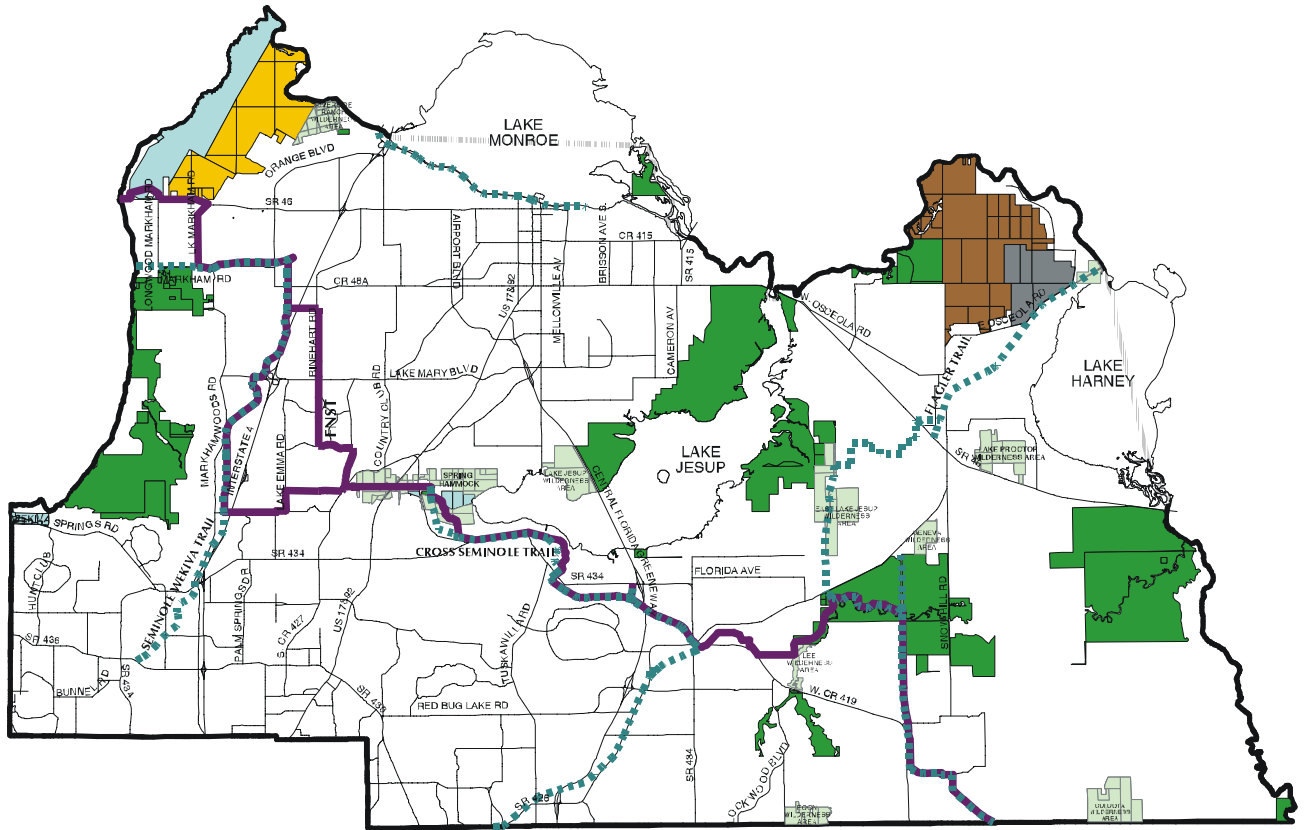

# Vision 2020 Comprehensive Plan Seminole County, Florida

## FLU Series - Conservation and Trails Corridors

### LEGEND

-  Florida National Scenic Trail
-  Showcase Trails
-  Natural Lands Properties
-  Landfill
-  Landfill Buffers
-  Yankee Lake
-  Public Lands
-  State Lands