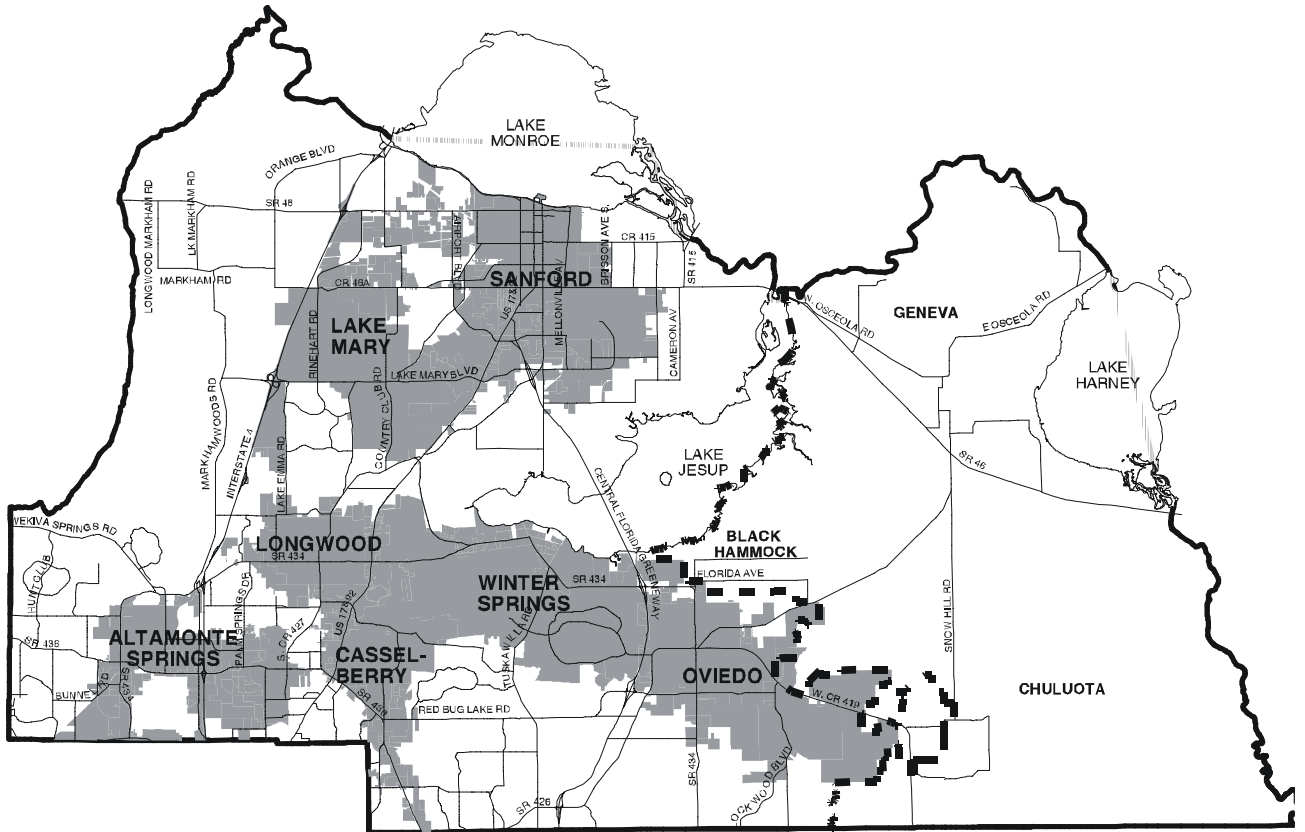

Vision 2020 Comprehensive Plan Seminole County, Florida

Urban/Rural Boundary

LEGEND

-  Urban/Rural Boundary
-  Incorporated Area