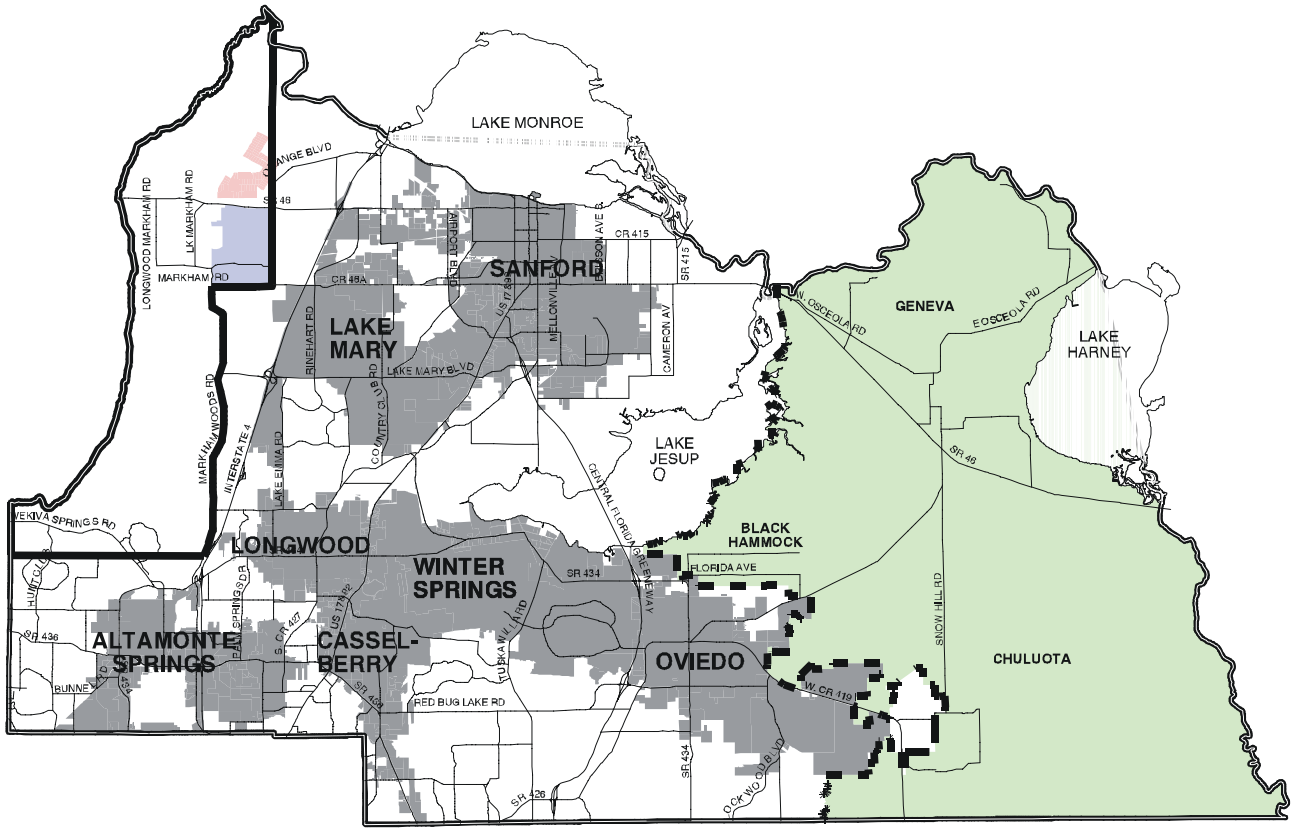

Vision 2020 Comprehensive Plan Seminole County, Florida

Special Area Boundaries

LEGEND

- Rural Area (Outside Urban Service Area)
- Seminole Estates
- East Lake Sylvan Transitional Area
- Wekiva River Protection Area Boundary
- Urban/Rural Boundary
- Corporate Limits