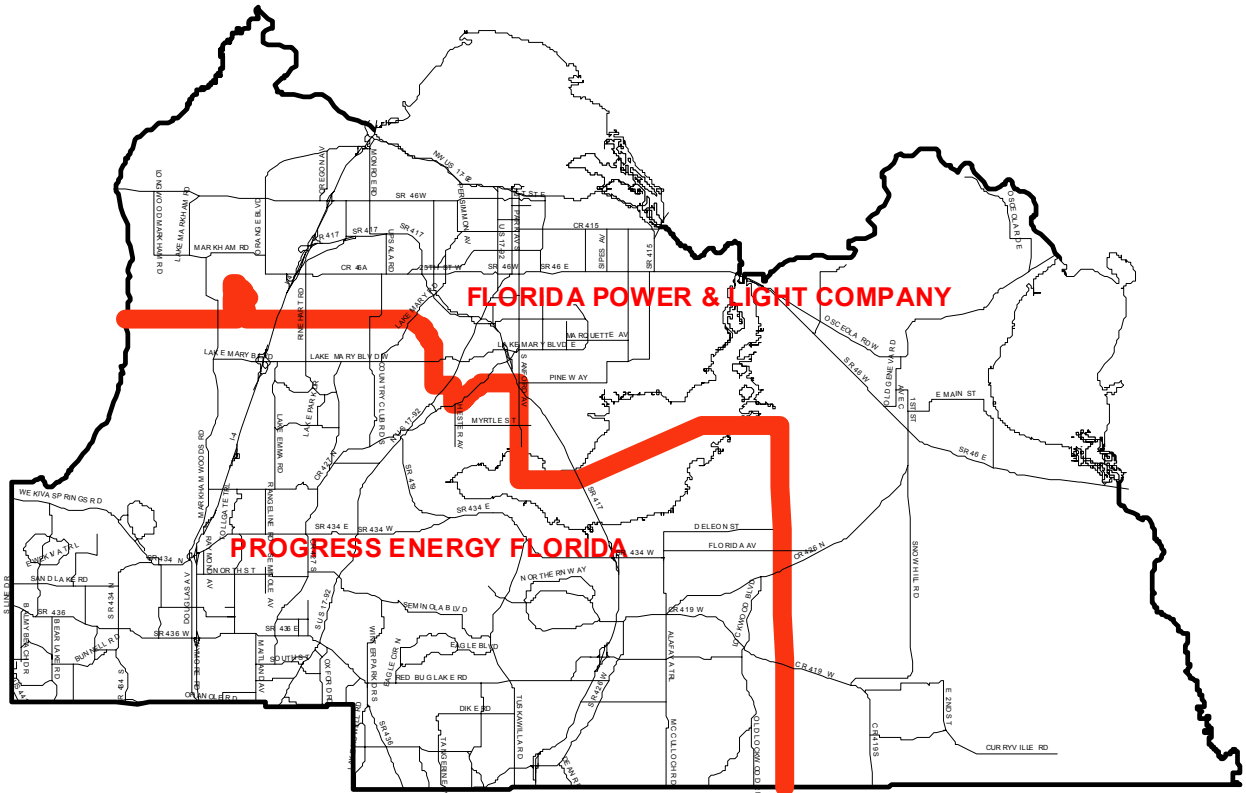

Vision 2020 Comprehensive Plan Seminole County, Florida

Electrical Utility Service Areas

LEGEND

Legend

 Utility Boundary