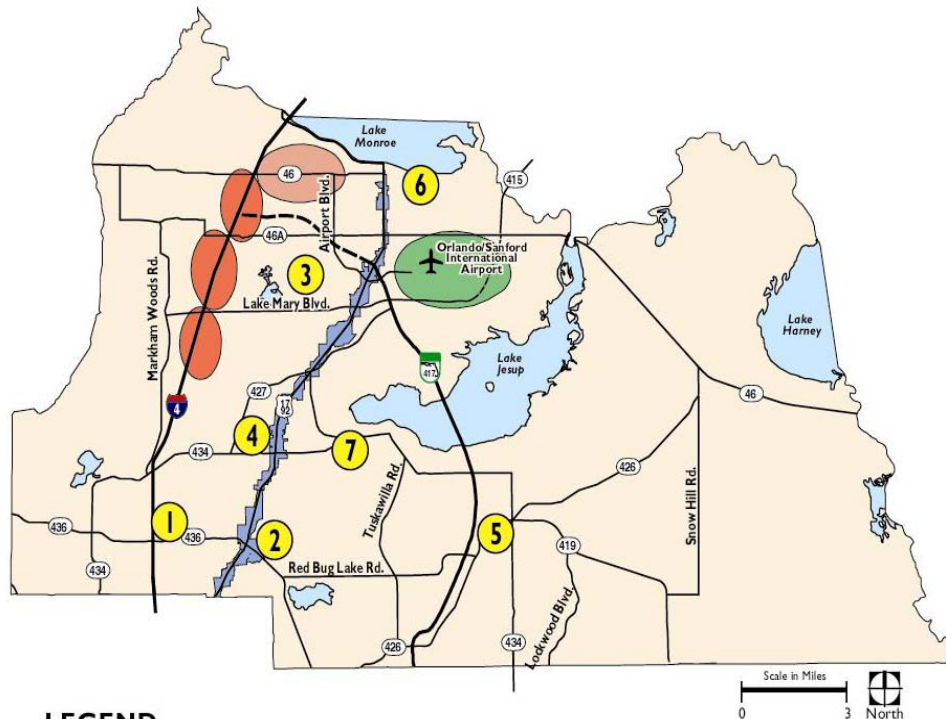

Vision 2020 Comprehensive Plan Seminole County, Florida

Target Areas

TARGET AREAS

LEGEND

- | | |
|------------------------------------|-------------------|
| North I-4 Target Area - High Tech | Altamonte Springs |
| North I-4 Target Area - Industrial | Casselberry |
| Airport Target Area | Lake Mary |
| US 17/92 Target Area | Longwood |
| | Oviedo |
| | Sanford |
| | Winter Springs |