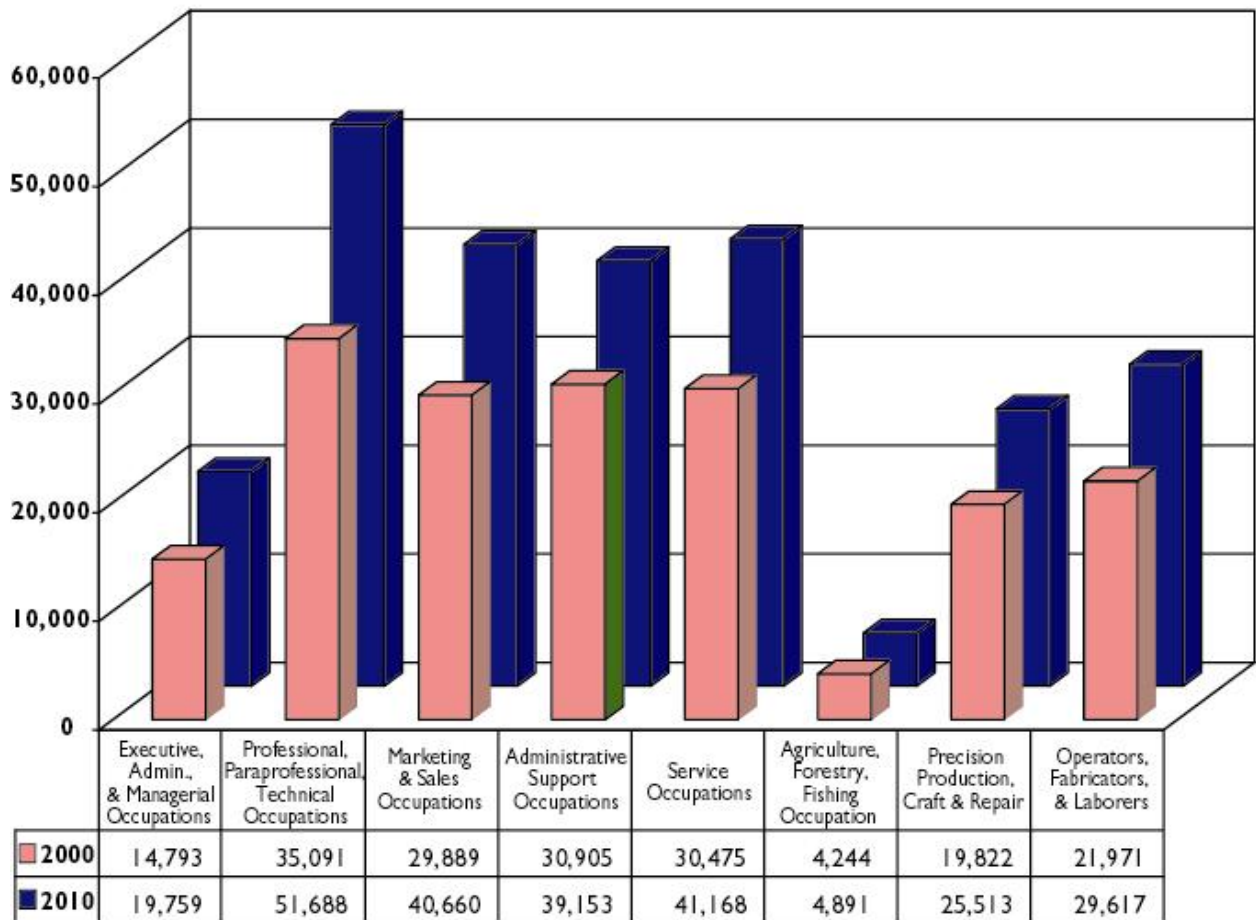

Vision 2020 Comprehensive Plan Seminole County, Florida

Employment by Occupation

EMPLOYMENT BY OCCUPATION

Seminole County
2000, 2010

Source: Florida Department of Labor and Employment
Real Estate Research Consultants