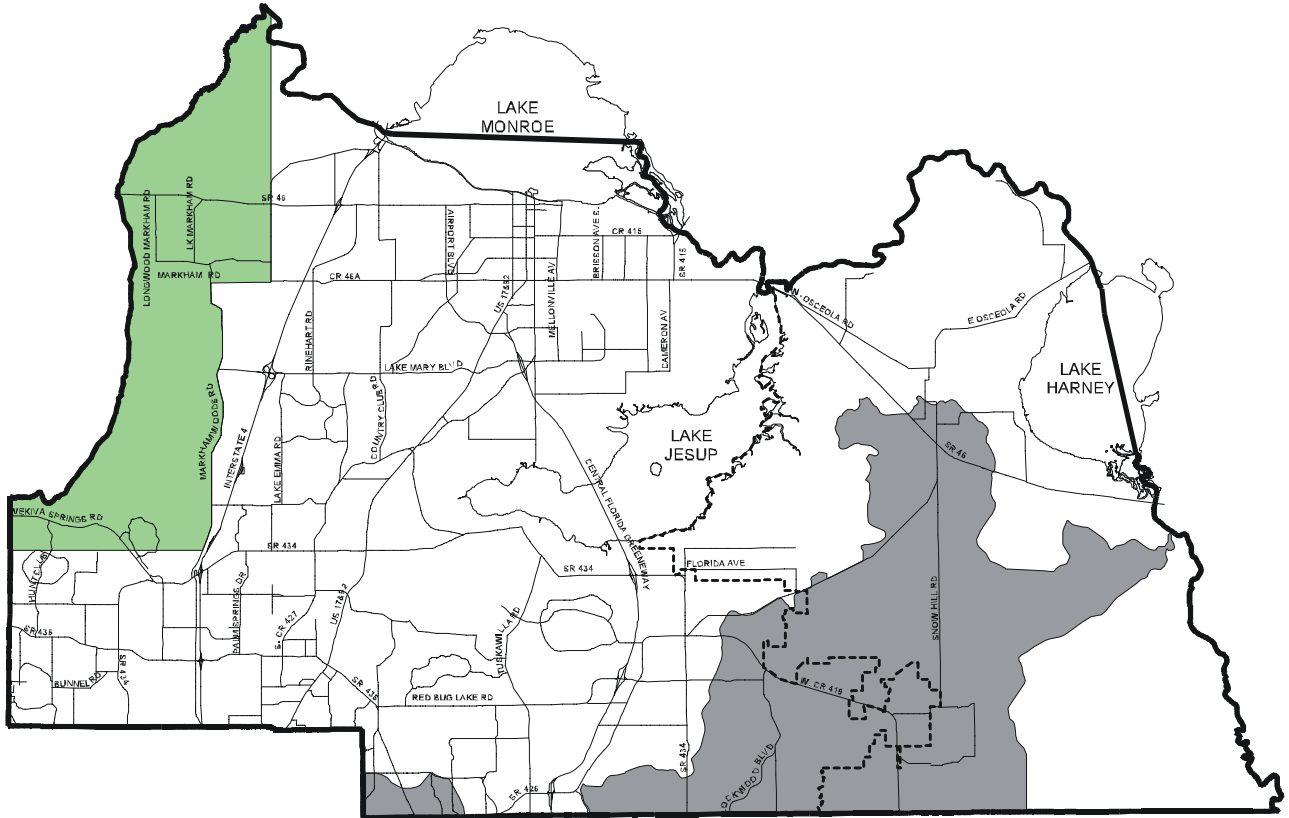

Vision 2020 Comprehensive Plan Seminole County, Florida

Econlockhatchee and Wekiva River Protection Area

LEGEND

-  Urban/Rural Boundary
-  Econlockhatchee River Protection Area
-  Wekiva River Protection Area