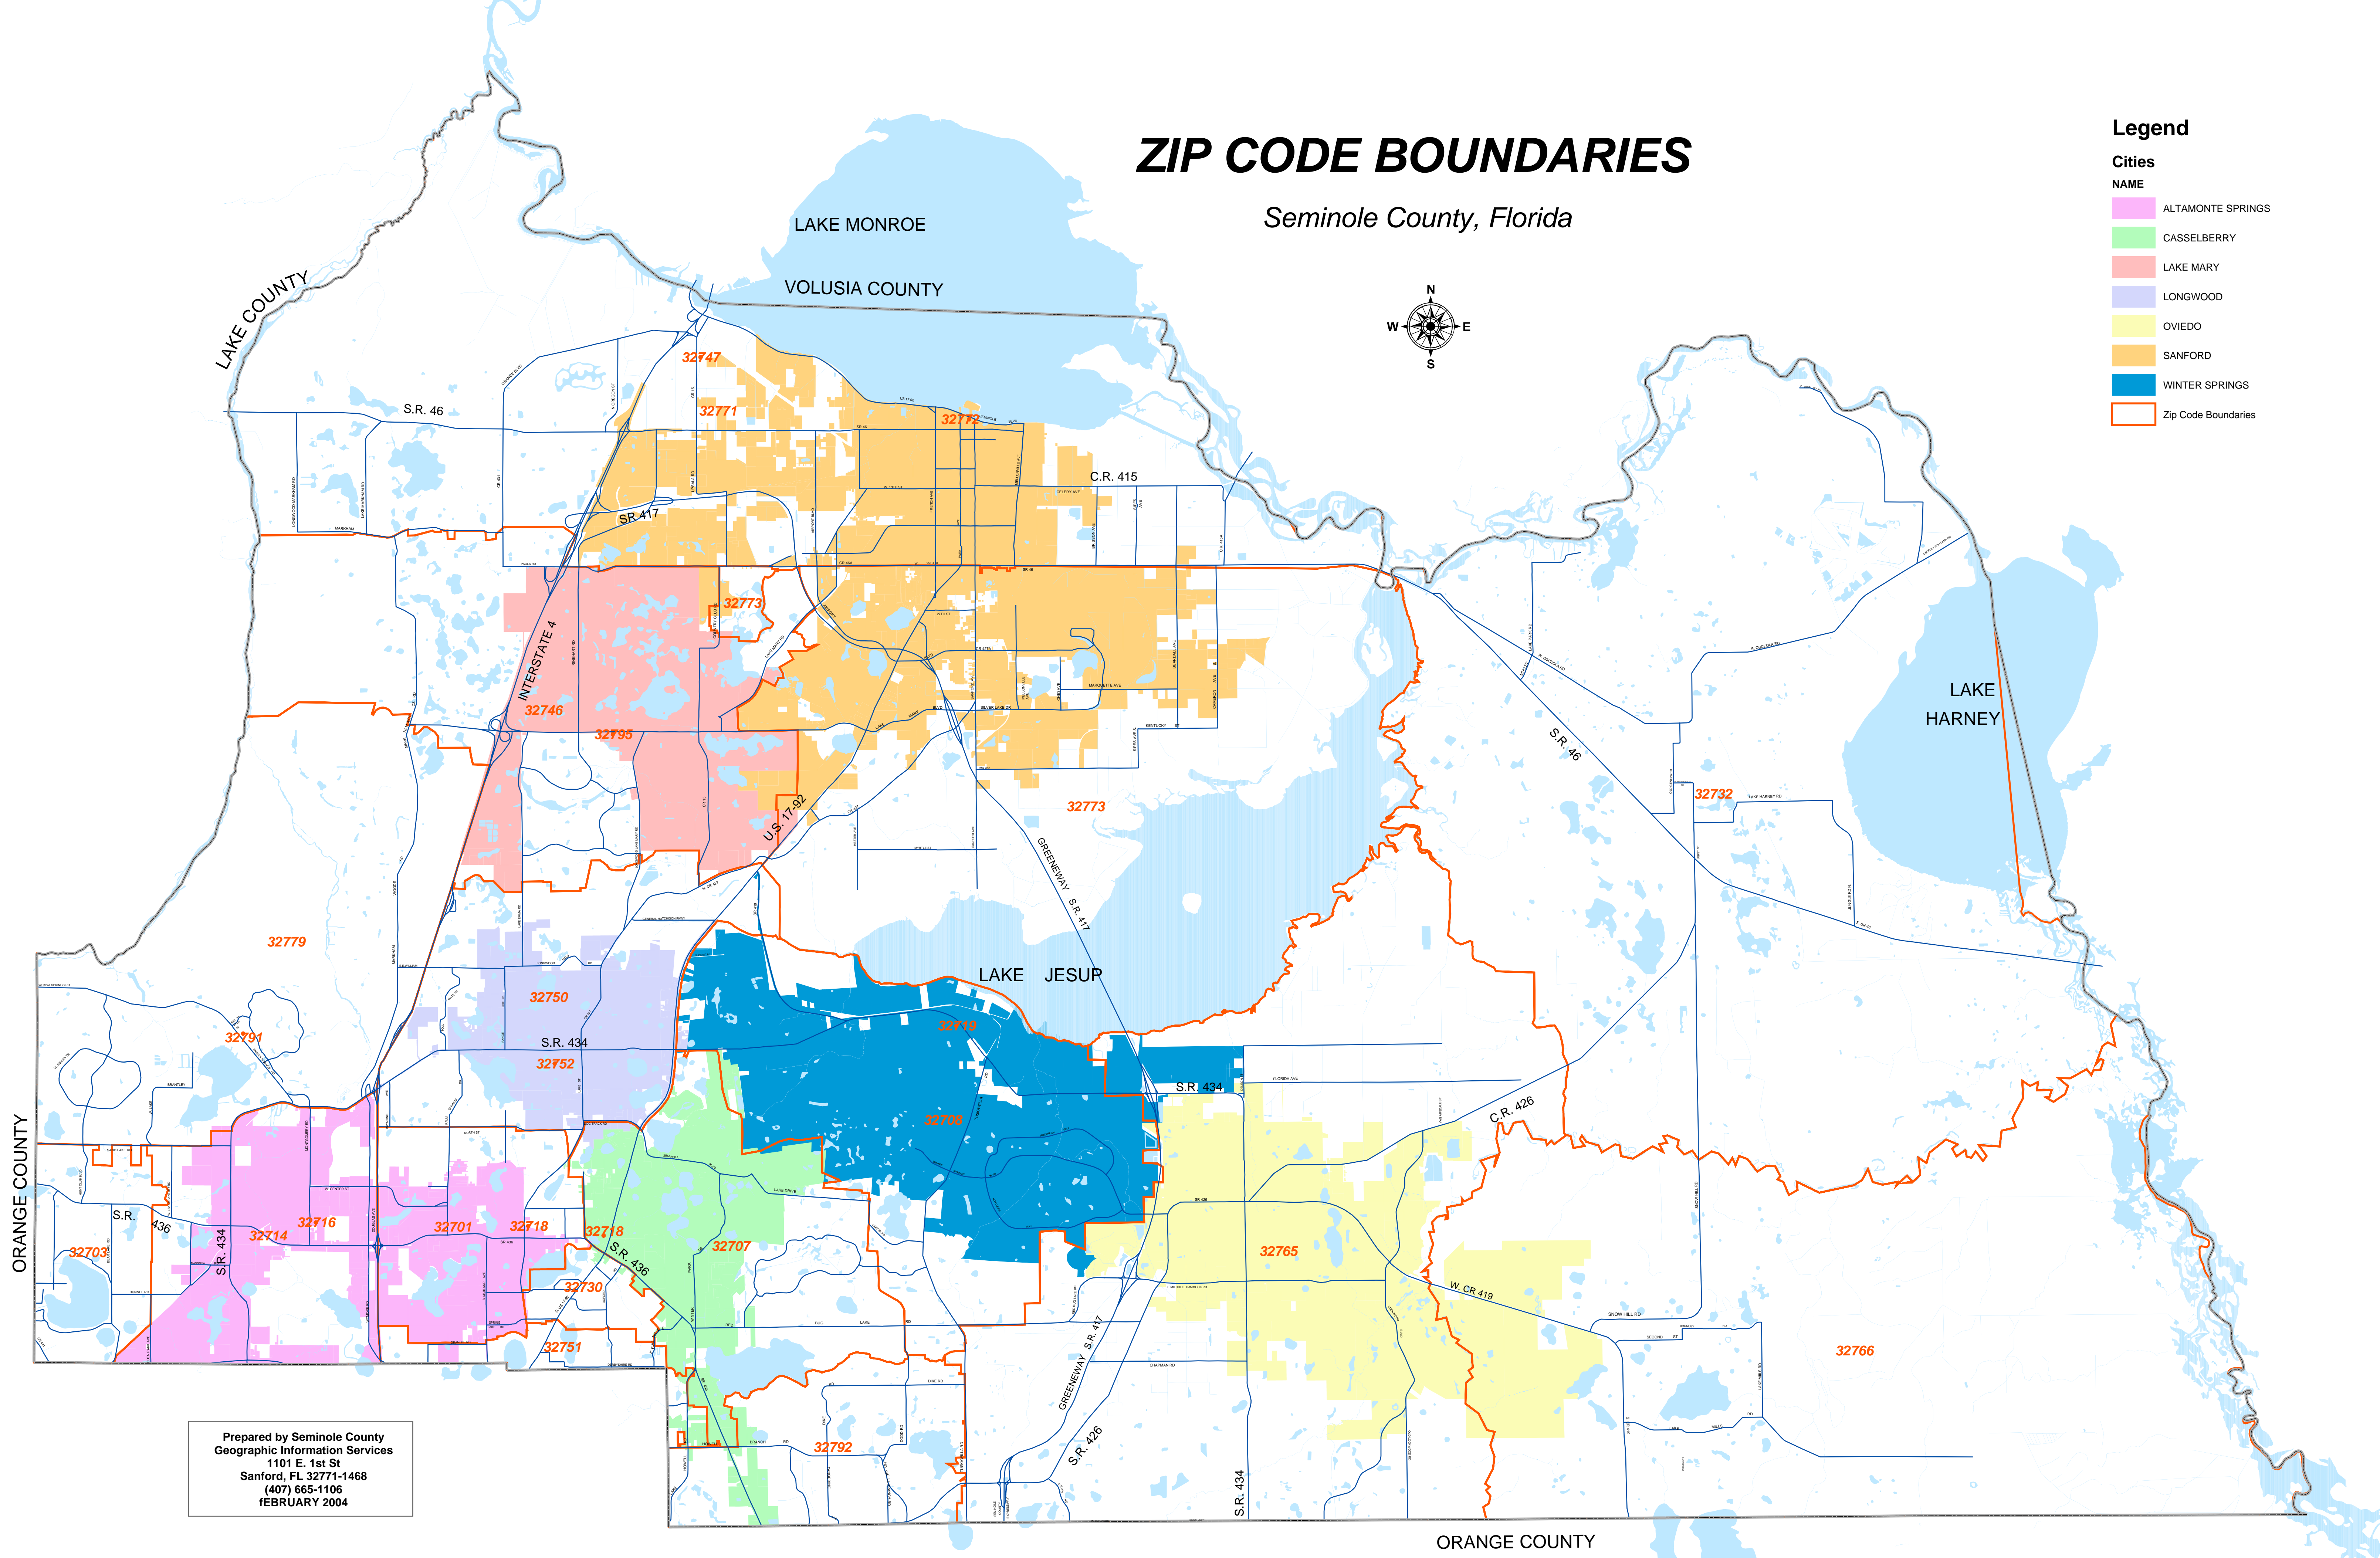

ZIP CODE BOUNDARIES

Seminole County, Florida

Legend

Cities

NAME	
ALTAMONTE SPRINGS	
CASSELBERRY	
LAKE MARY	
LONGWOOD	
OVIEDO	
SANFORD	
WINTER SPRINGS	
Zip Code Boundaries	

Prepared by Seminole County
Geographic Information Services
1101 E. 1st St
Sanford, FL 32771-1468
(407) 665-1106
FEBRUARY 2004

ORANGE COUNTY

ORANGE COUNTY